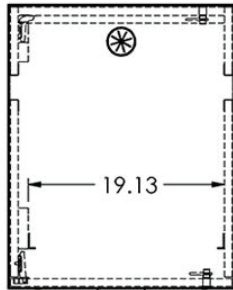

RKYZ21 is a 21U mobile rack made with laminates and stylish aluminum grid alongside panels. It features front and rear 21U rack rails for equipment storage accessible from the audience side and also the presenter's. Front and rear locking doors. It offers cable access on both sides, top and bottom through grommets and it stands on modern casters (front two lock). This unit is an excellent addition if you want to storage equipment onto the PDYZ38 podium.

Standard Features

- Made with furniture grade laminates
- Front and rear 21U rack rails for equipment storage
- Front and rear locking door
- Cable access through grommets on both sides, top and bottom
- Ventilated grid along the side panels and bottom grill plate.
- Premium modern casters

Options

- C900S 15" - 24" Adjustable single monitor arm
- C900D Adjustable dual monitor arm
- MM1232 12" - 32" Monitor mount
- PB Six outlet power bar with 10 ft. cord
- FAN Quiet cooling fan (back top panel)
- 9031 Utility metal shelf
- 9041 Sliding metal shelf (Rear rack rails required)
- 9052 Sliding metal drawer
- 9107 Lacing bar (19" long)
- LEV4AX4 4x Levelers for non-mobile applications
- CUSTOM CUTOUT Cutouts for electronics or other items specified by the customer

PDYZ38 + RKYZ21 setup
(Sold separately)

Specifications

Model: RKYZ21
Width: 22"
Depth: 28"
Height: 44"

Finishes

Other finishes are available. Check website.

The information contained in this drawing is the sole property of Audio Visual Furniture International. Any reproduction in part or as a whole without the written permission of Audio Visual Furniture International is prohibited. AVFI can build or modify stock configurations to suit customer specifications. Please contact us to discuss how this service can help meet your needs. Some quantity restrictions may apply. Specification subject to change without notice. Computers, cameras, monitors, etc. are shown to illustrate product usage and are not included unless otherwise noted.