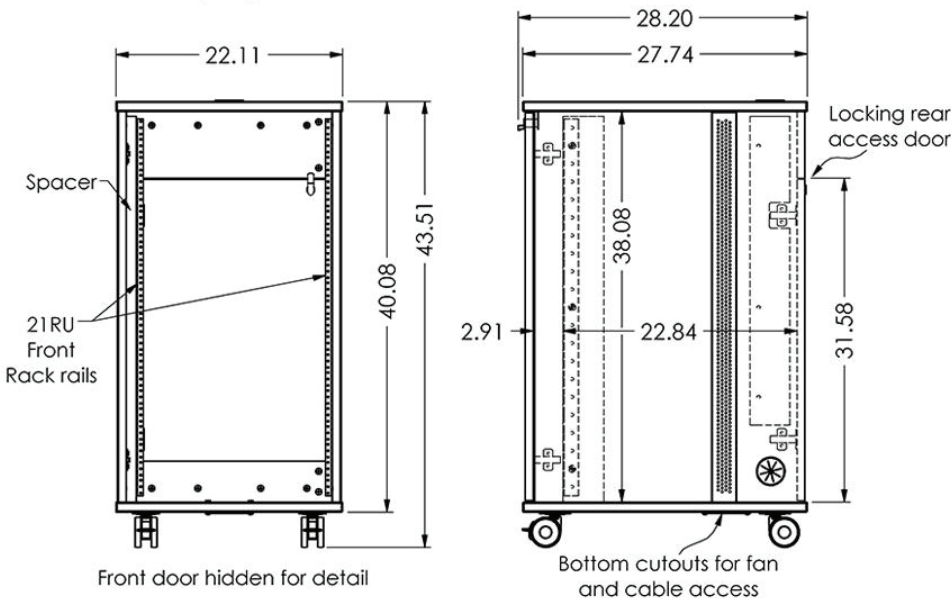

RKYZ21 is a 21U mobile rack made with laminates and stylish aluminum grid alongside panels. It features front and rear 21U rack rails for equipment storage accessible from the audience side and also the presenter's. Front and rear locking doors. It offers cable access on both sides, top and bottom through grommets and it stands on modern casters (front two lock). This unit is an excellent addition if you want to storage equipment onto the PDYZ38 podium.

Standard Features

- Made with furniture grade laminates
- Front and rear 21U rack rails for equipment storage
- Front and rear locking door
- Cable access through grommets on both sides, top and bottom
- Ventilated grid along the side panels and bottom grill plate.
- Premium modern casters

Options

- C900S 15" - 24" Adjustable single monitor arm
- C900D Adjustable dual monitor arm
- MM1232 12" - 32" Monitor mount
- PB Six outlet power bar with 10 ft. cord
- FAN Quiet cooling fan (back top panel)
- 9031 Utility metal shelf
- 9041 Sliding metal shelf (Rear rack rails required)
- 9052 Sliding metal drawer
- 9107 Lacing bar (19" long)
- LEV4AX4 4x Levelers for non-mobile applications
- CUSTOM CUTOUT Cutouts for electronics or other items specified by the customer

PDYZ38 + RKYZ21 setup
(Sold separately)

Specifications

Model: RKYZ21
Width: 22"
Depth: 28"
Height: 44"

Finishes

Other finishes are available. Check website.

The information contained in this drawing is the sole property of Audio Visual Furniture International. Any reproduction in part or as a whole without the written permission of Audio Visual Furniture International is prohibited. AVFI can build or modify stock configurations to suit customer specifications. Please contact us to discuss how this service can help meet your needs. Some quantity restrictions may apply. Specification subject to change without notice. Computers, cameras, monitors, etc. are shown to illustrate product usage and are not included unless otherwise noted.